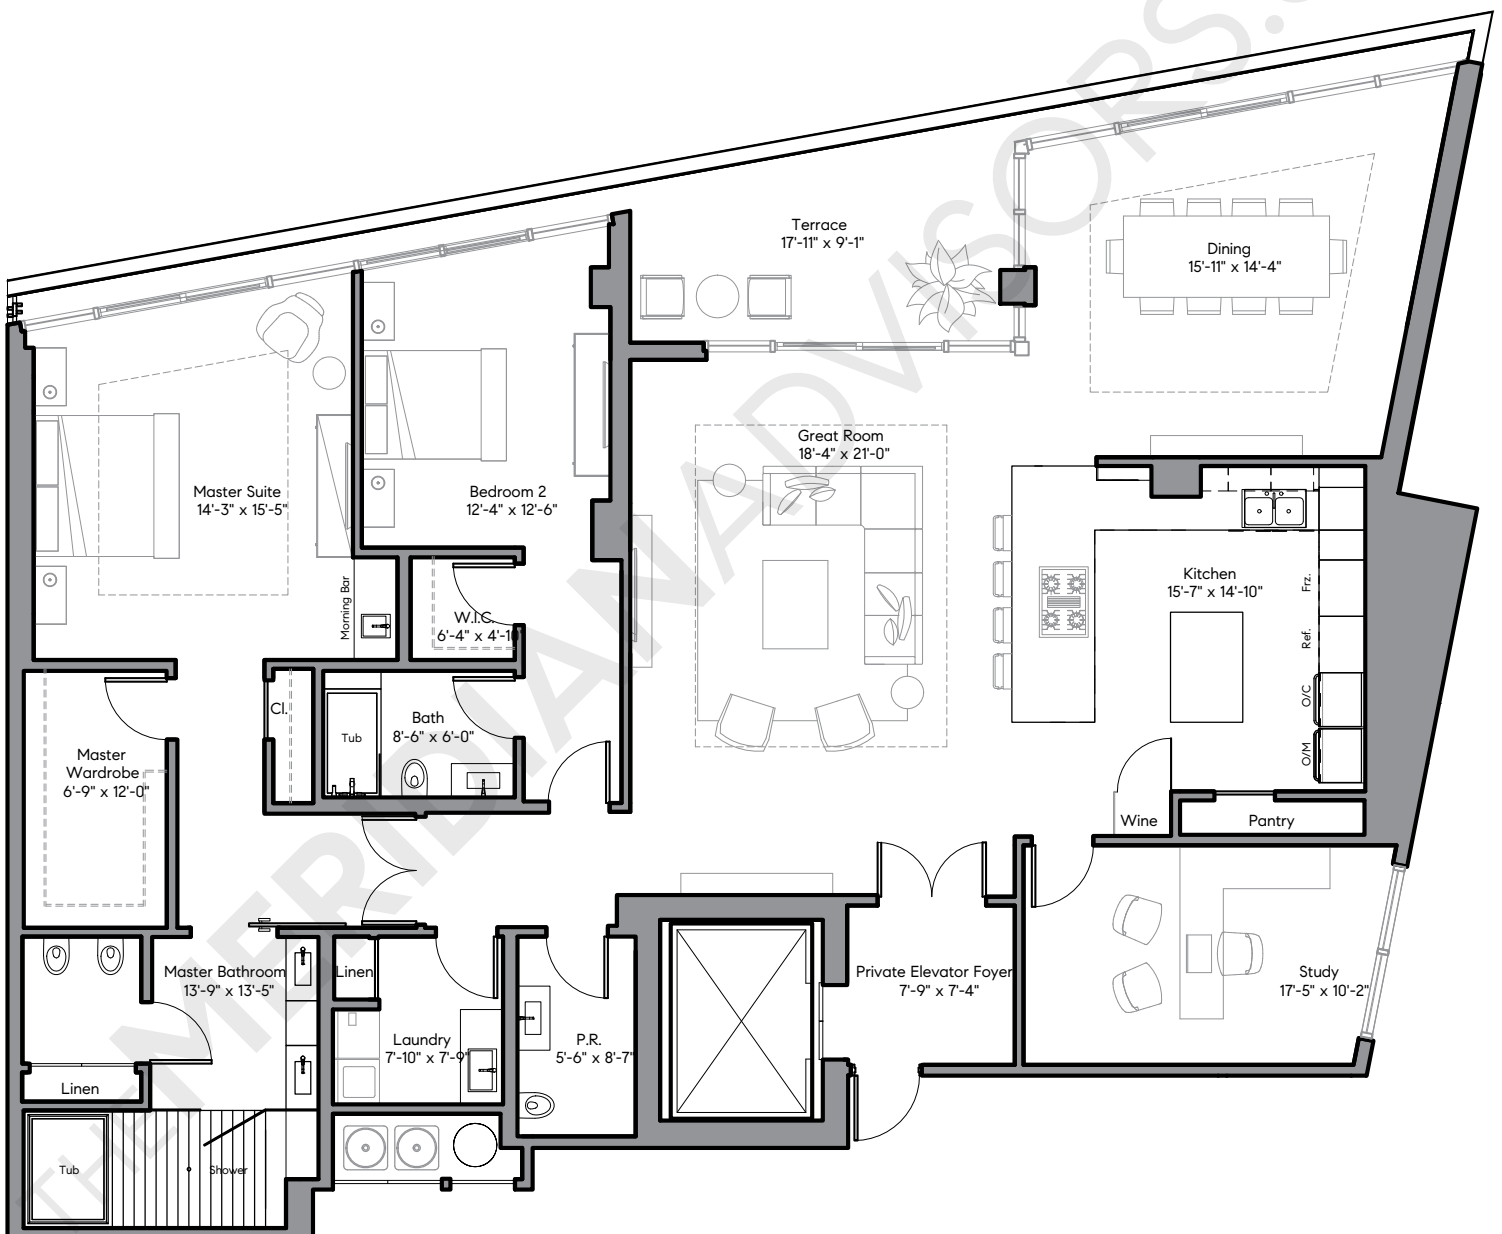

Ritz Carlton Residences Miami Beach

4701 N Meridian Avenue
Mid-Beach, Miami Beach

TheMeridianAdvisors.com
305.537.6795

Closing Homes, Opening Doors

Floor Plan C1

Residences 524, 624, 724, LPH24

	Residence 524			Residences 624, 724 & LPH24		
	Area	Sq. Ft.	Sq. M.	Area	Sq. Ft.	Sq. M.
2 Bedrooms	Int.	2,537	236	Int.	2,537	236
2.5 Bathrooms	Ext.	716	67	Ext.	270	25
1 Study	Total	3,253	302	Total	2,807	261

All dimensions are approximate and all floor plans and development plans are subject to change without notice.