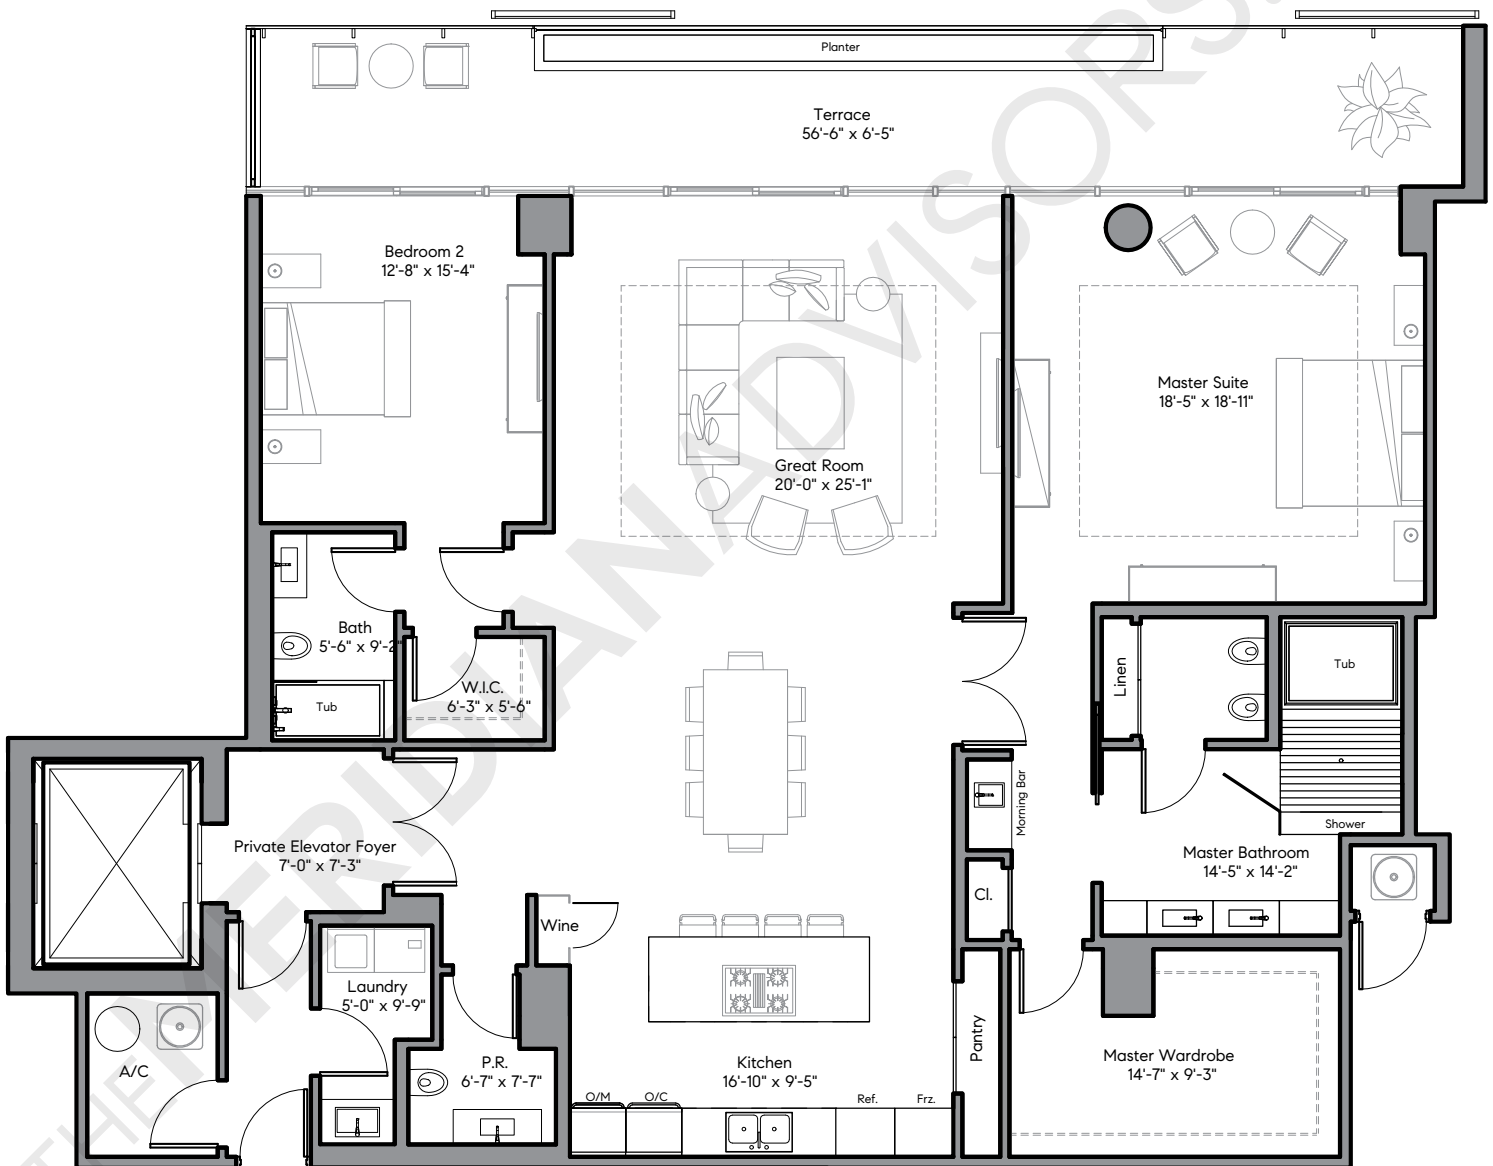

Ritz Carlton Residences Miami Beach

4701 N Meridian Avenue
Mid-Beach, Miami Beach

TheMeridianAdvisors.com
305.537.6795

Closing Homes, Opening Doors

Floor Plan B7

Residences 214, 314, 414

	Area	Sq. Ft.	Sq. M.
2 Bedrooms			
2.5 Bathrooms			
	Int.	2,351	218
	Ext.	259	24
	Total	2,610	242

All dimensions are approximate and all floor plans and development plans are subject to change without notice.