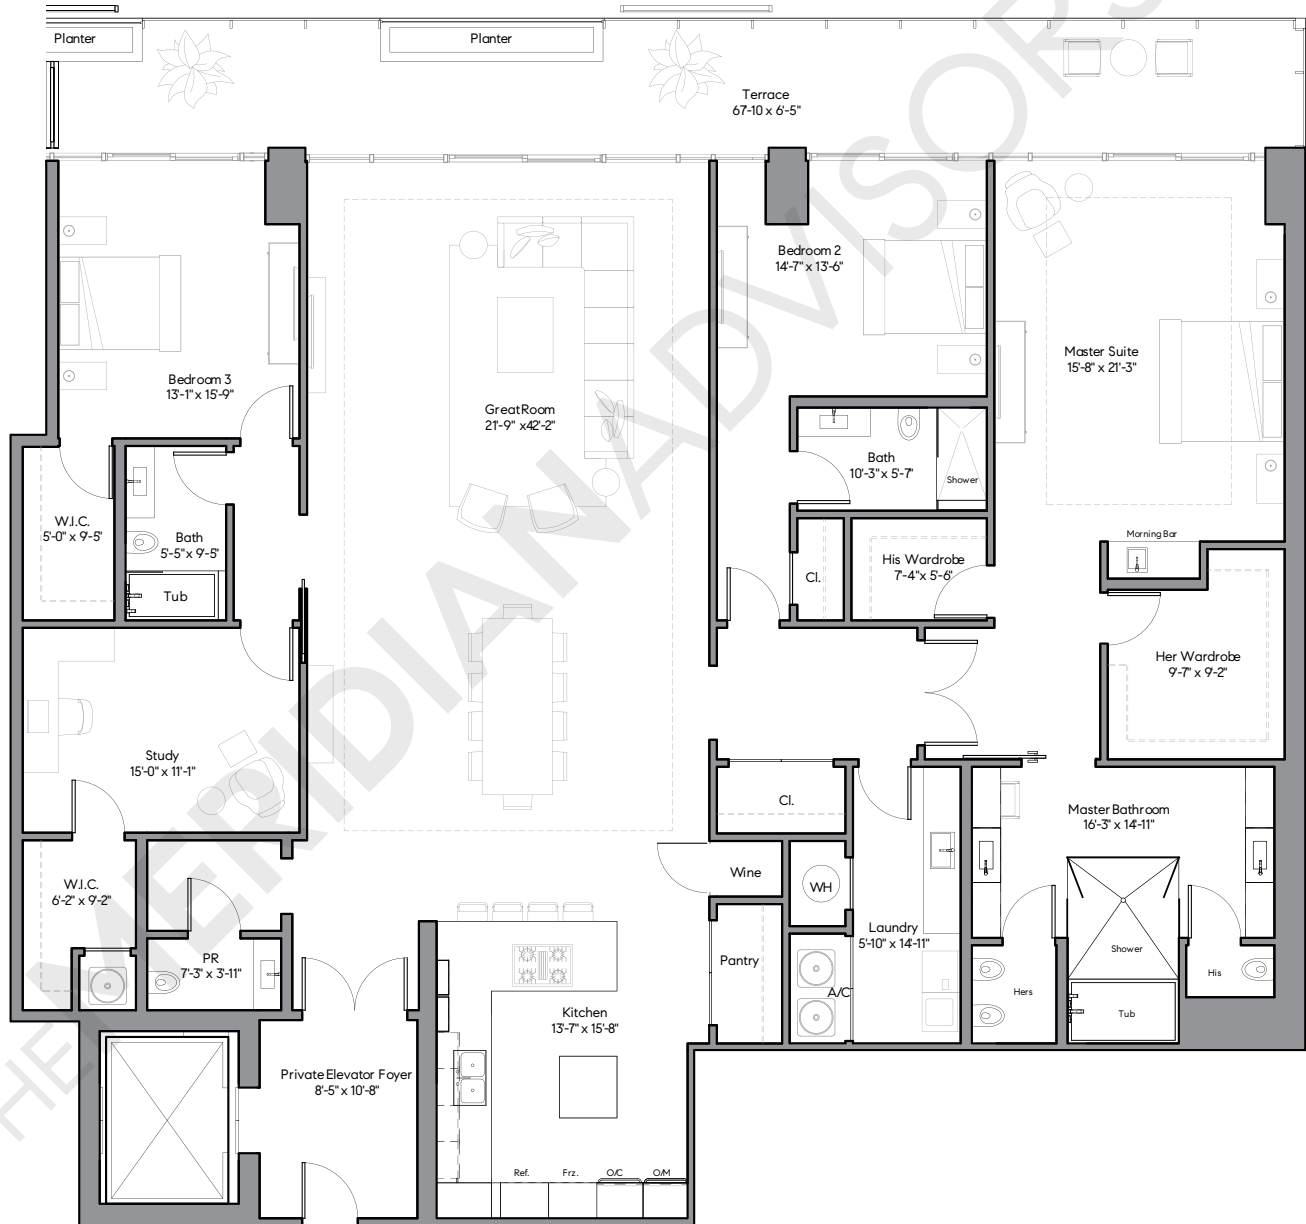

Ritz Carlton Residences Miami Beach

4701 N Meridian Avenue
Mid-Beach, Miami Beach

TheMeridianAdvisors.com
305.537.6795

Closing Homes, Opening Doors

Surprise Lake

Floor Plan E6

Residences 106, 206 & 306

	Residence 106			Residences 206			Residences 306		
	Area	Sq. Ft.	Sq. M.	Area	Sq. Ft.	Sq. M.	Area	Sq. Ft.	Sq. M.
3 Bedrooms	Int.	3,462	322	Int.	3,543	329	Int.	3,542	329
3.5 Bathrooms	Ext.	989	92	Ext.	383	36	Ext.	315	29
1 Study	Total	4,451	414	Total	3,926	365	Total	3,857	358

All dimensions are approximate and all floor plans and development plans are subject to change without notice.